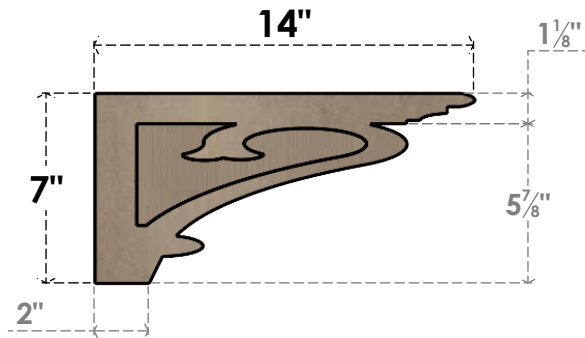

ITEM NUMBER: CORU07X14X07MAYRCPR

7"W X 14"D X 7"H SERIES 3 WIDE MAYFLOWER ROUGH CEDAR TIMBERTHANE
FAUX WOOD CORBEL, PRIMED

SIDE PROFILE

FRONT PROFILE

ISOMETRIC

EKENA MILLWORK
2300 WEST MAIN ST.
CLARKSVILLE, TX 75426
TOLL FREE: 866-607-0453
WWW.EKENAMILLWORK.COM

NOTES

1. INSTALLATION TO BE COMPLETED IN ACCORDANCE WITH MANUFACTURER'S SPECIFICATIONS.
2. DRAWING MAY NOT BE TO SCALE
3. THIS DRAWING IS INTENDED FOR DESIGN AND PLANNING PURPOSES ONLY.
4. ALL INFORMATION CONTAINED HEREIN WAS CURRENT AT THE TIME OF DEVELOPMENT BUT MUST BE REVIEWED AND APPROVED BY THE PRODUCT MANUFACTURER TO BE CONSIDERED ACCURATE.
5. TIMBERTHANE ARCHITECTURAL PRODUCTS ARE MADE FROM HIGH DENSITY URETHANE AND COME FACTORY PRIMED