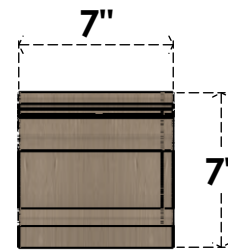

ITEM NUMBER: CORU07X14X07MAYRCPR

7"W X 14"D X 7"H SERIES 3 WIDE MAYFLOWER ROUGH CEDAR TIMBERTHANE
FAUX WOOD CORBEL, PRIMED

SIDE PROFILE

FRONT PROFILE

ISOMETRIC

EKENA MILLWORK
2300 WEST MAIN ST.
CLARKSVILLE, TX 75426
TOLL FREE: 866-607-0453
WWW.EKENAMILLWORK.COM

NOTES

1. INSTALLATION TO BE COMPLETED IN ACCORDANCE WITH MANUFACTURER'S SPECIFICATIONS.
2. DRAWING MAY NOT BE TO SCALE
3. THIS DRAWING IS INTENDED FOR DESIGN AND PLANNING PURPOSES ONLY.
4. ALL INFORMATION CONTAINED HEREIN WAS CURRENT AT THE TIME OF DEVELOPMENT BUT MUST BE REVIEWED AND APPROVED BY THE PRODUCT MANUFACTURER TO BE CONSIDERED ACCURATE.
5. TIMBERTHANE ARCHITECTURAL PRODUCTS ARE MADE FROM HIGH DENSITY URETHANE AND COME FACTORY PRIMED